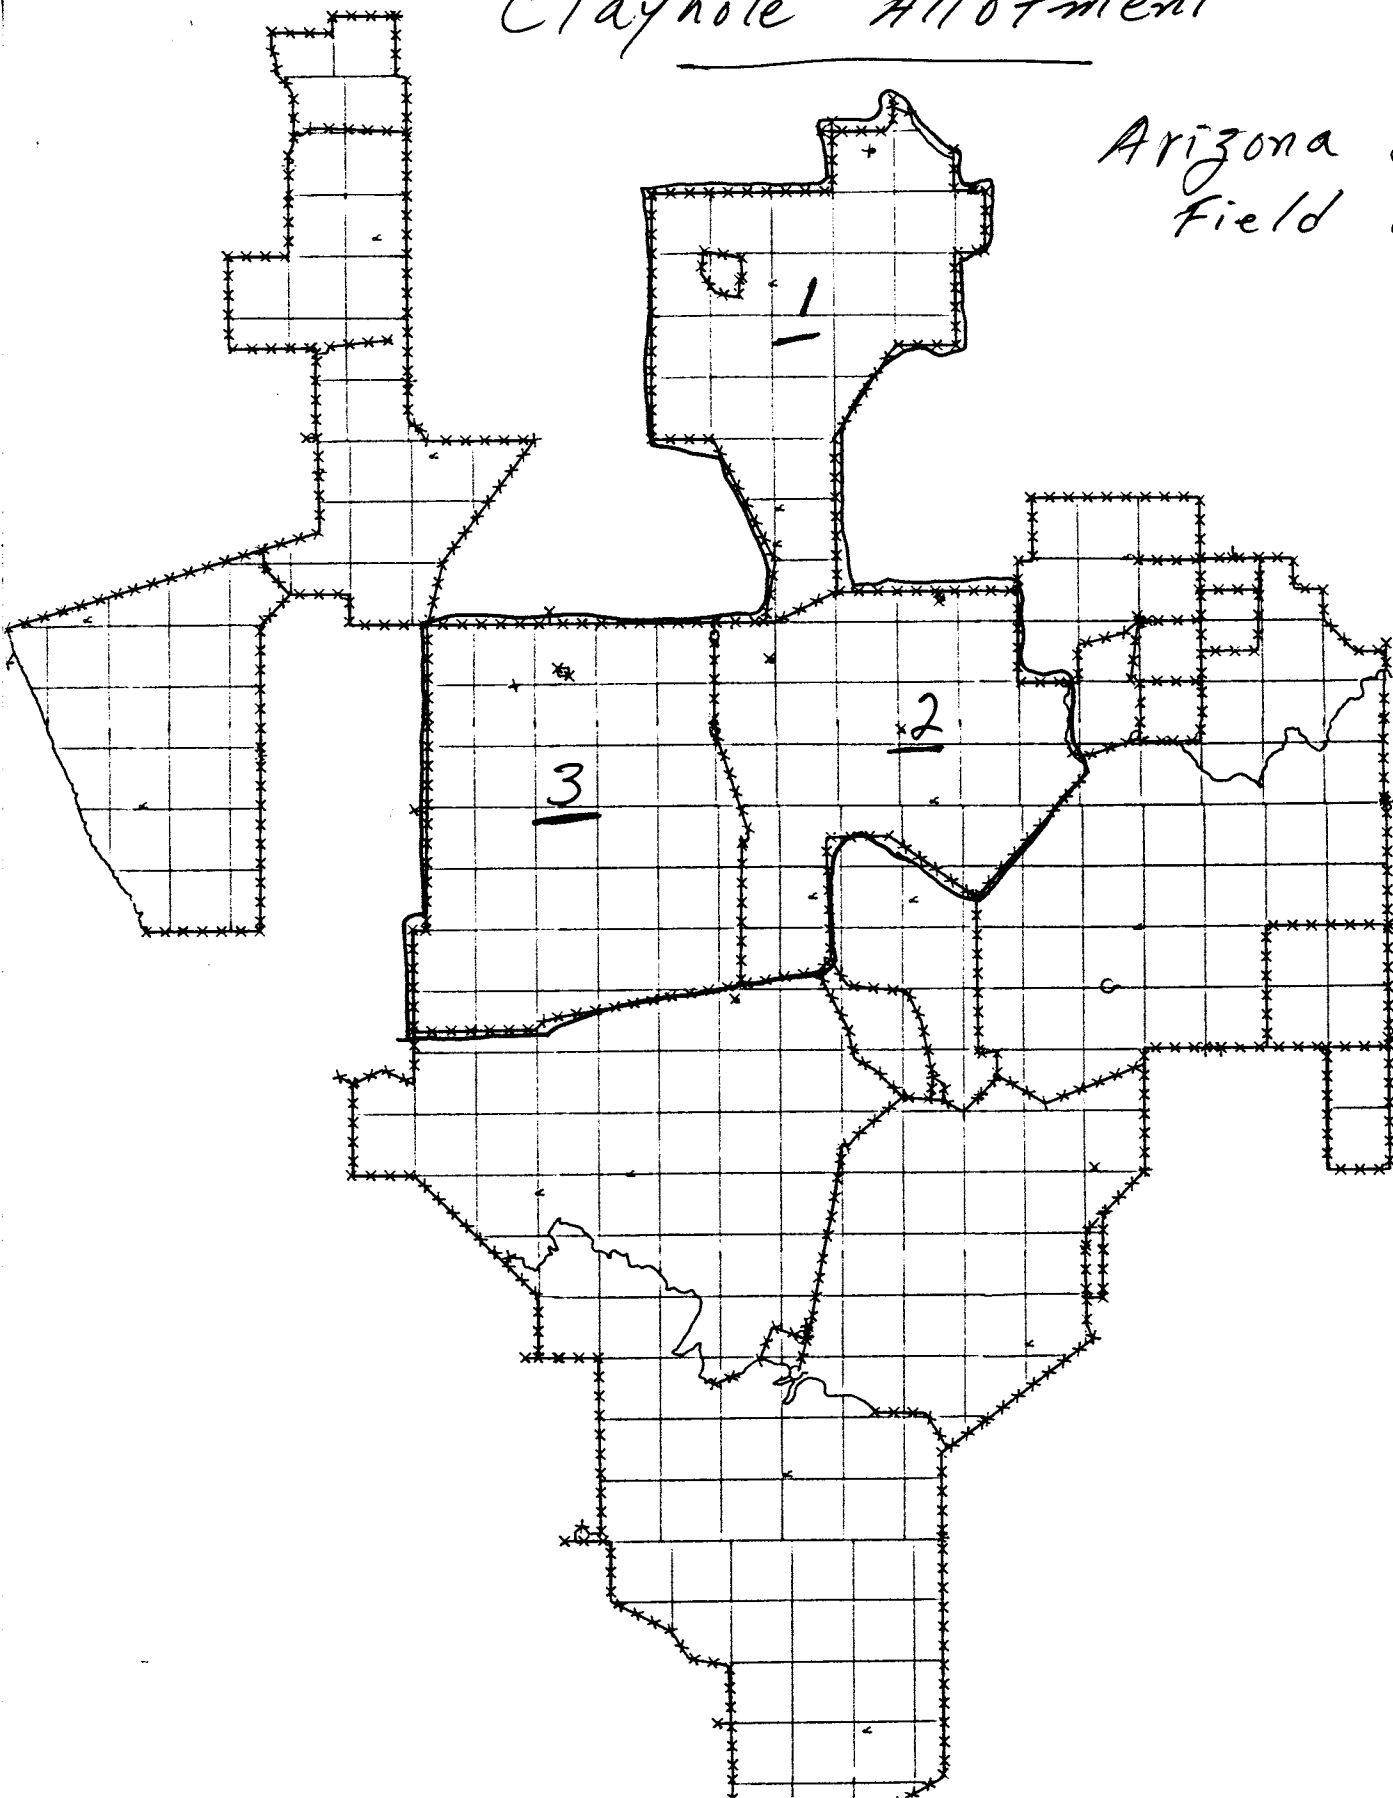

Growing Season Arizona Strip

Growth Starts  
March 15

Flowering

Start of Growth - March 15

Flowering Time - August 1

Seed Ripe - Sept 15

Clayhole Allotment

Arizona Strip  
Field Office