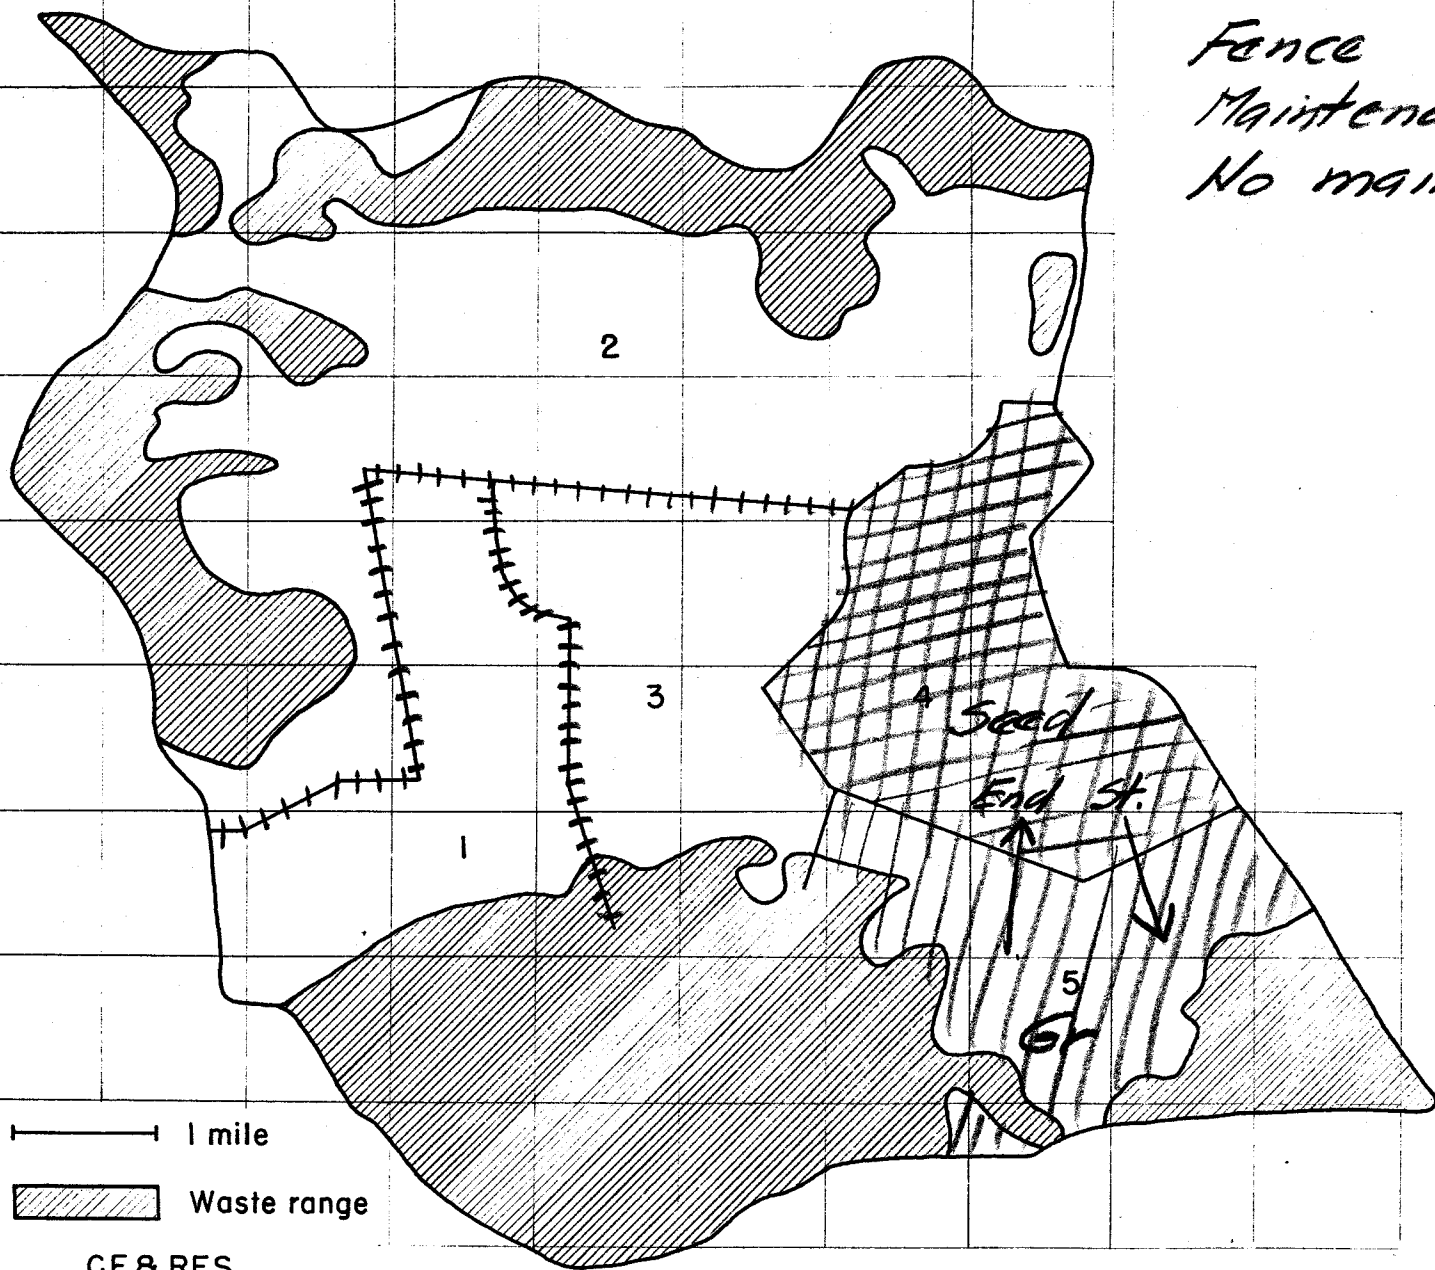

HARVEY VALLEY EXPERIMENTAL RANGE ALLOTMENT
LASSEN NATIONAL FOREST

1960 Plan
Grazed units 5 & 4

Fence Miles
Maintenance 9.4
No maint. 10.0 +++++

CF & RES
May 1956

HARVEY VALLEY EXPERIMENTAL RANGE ALLOTMENT
LASSEN NATIONAL FOREST