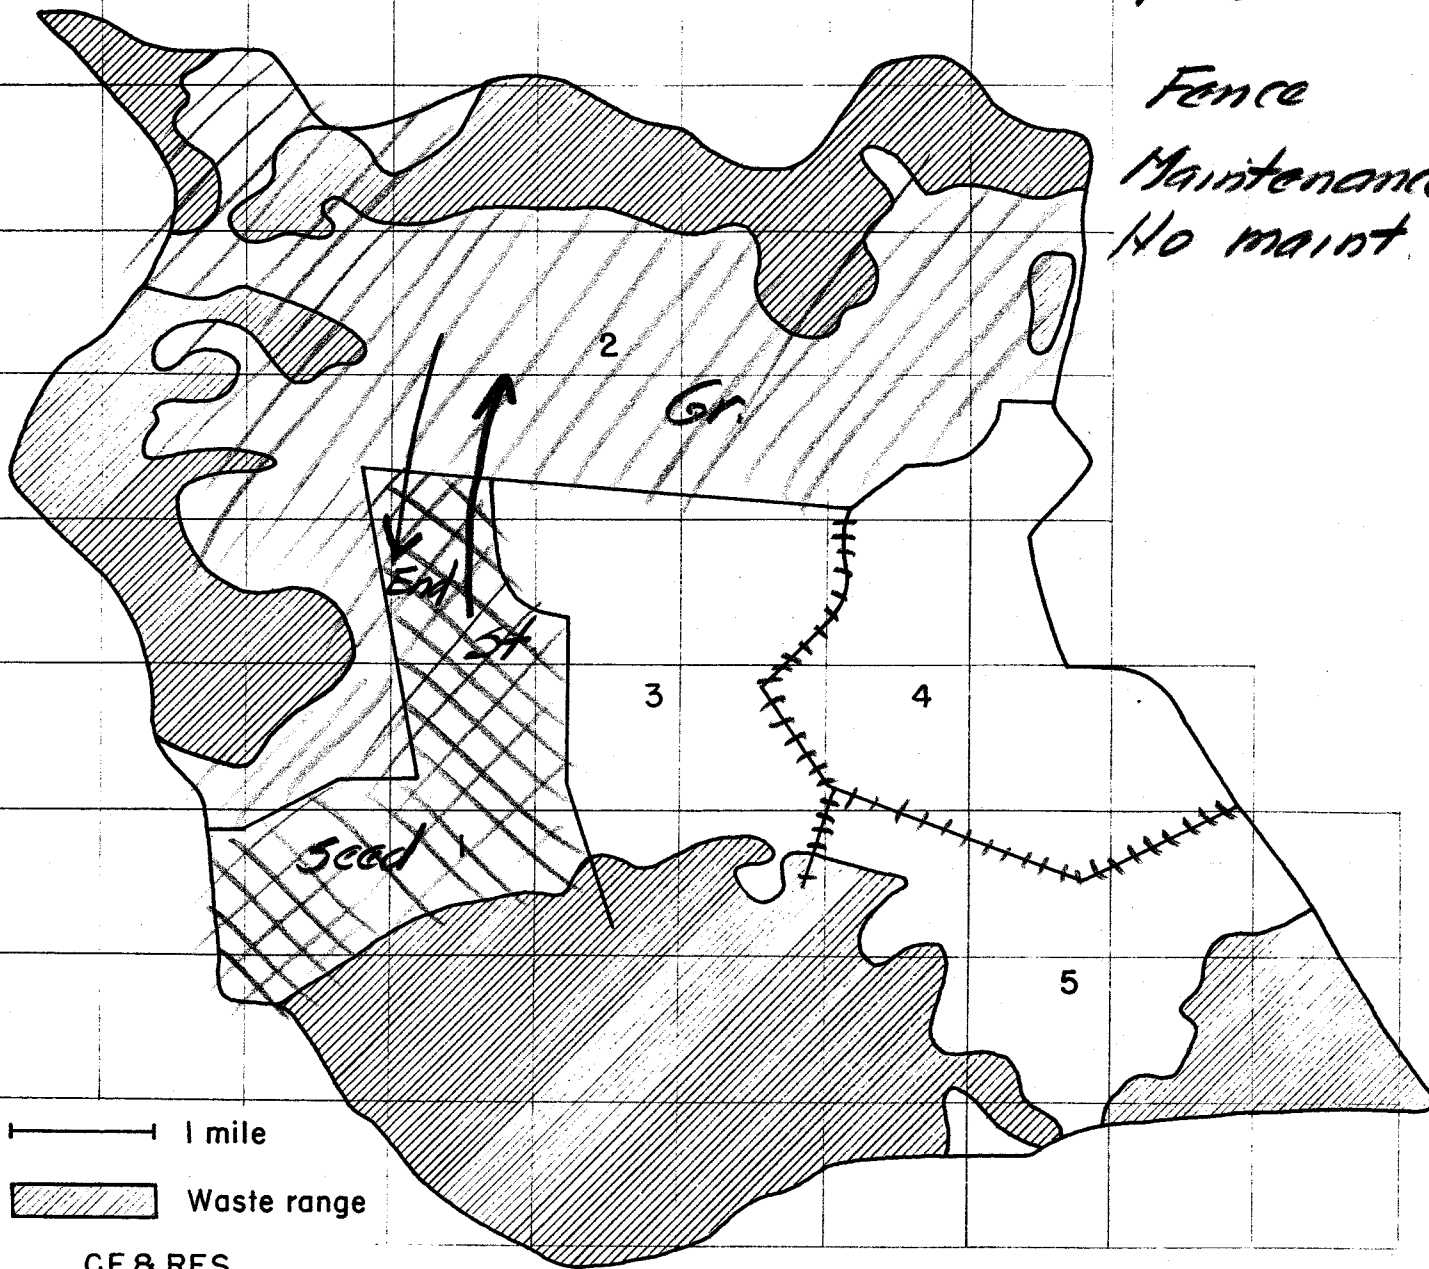

HARVEY VALLEY EXPERIMENTAL RANGE ALLOTMENT
LASSEN NATIONAL FOREST

1960 Plan
Grazed units 5 & 4

Fence Miles
Maintenance 9.4
No maint. 10.0 +++++

CF & RES
May 1956

HARVEY VALLEY EXPERIMENTAL RANGE ALLOTMENT
LASSEN NATIONAL FOREST

1961 Plan

Grazed units 2 R 1

Fence	Miles
Maintenance	13.0
No maint.	6.4 +++++

CF & RES
May 1956

HARVEY VALLEY EXPERIMENTAL RANGE ALLOTMENT
LASSEN NATIONAL FOREST

1962 Plan 325
Grazed units

Fence
Maintenance 12.15
No. maint. 7.75 +++++

1 mile
Waste range

CF & RES
May 1956

HARVEY VALLEY EXPERIMENTAL RANGE ALLOTMENT
LASSEN NATIONAL FOREST

1963 Plan

Grazed units 4 & 2

Fence Miles

Maintenance 15.7

No maint. 3.7 +++++

CF & RES
May 1956

HARVEY VALLEY EXPERIMENTAL RANGE ALLOTMENT
 LASSEN NATIONAL FOREST

1964 Plan /
 Grazed units 1 & 3

Fence	Miles
Maintenance	13.0
No maint.	6.4 +++++