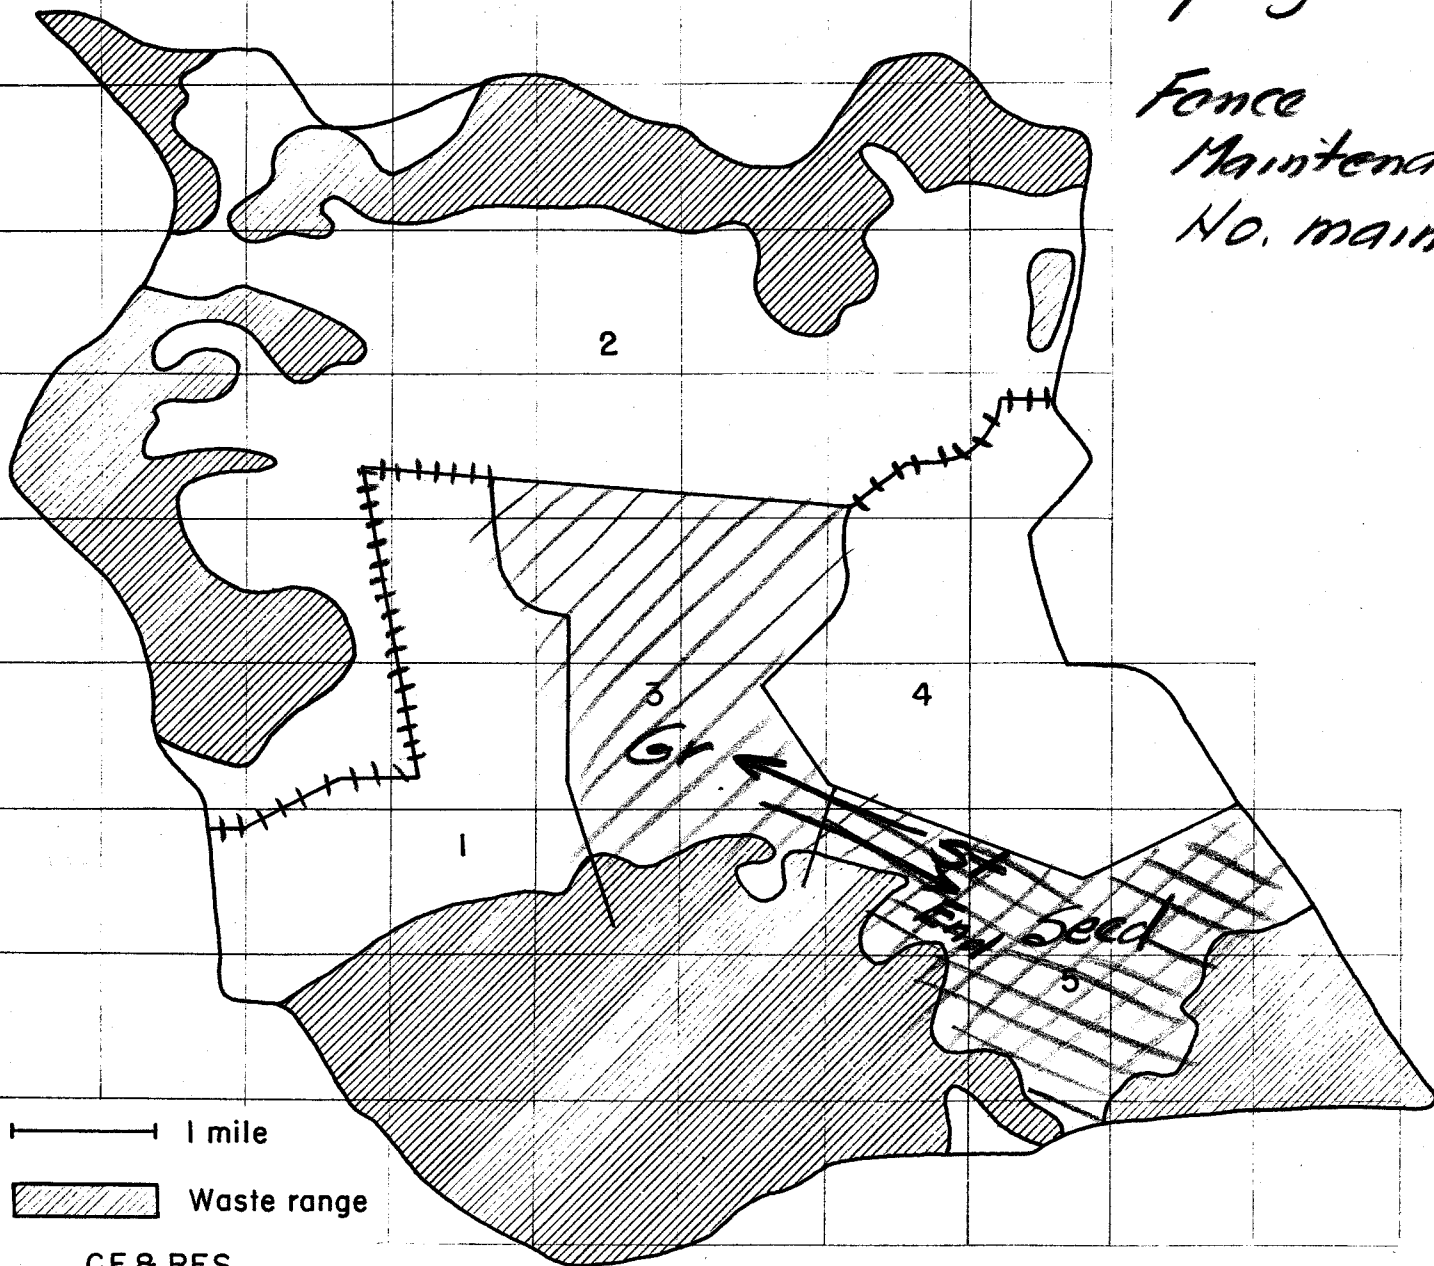

1961 Plan

Grazed units 2 R 1

Fence	Miles
Maintenance	13.0
No maint.	6.4 +++++

CF & RES
May 1956

HARVEY VALLEY EXPERIMENTAL RANGE ALLOTMENT
LASSEN NATIONAL FOREST

1962 Plan 325
Grazed units

Fence
Maintenance 12.15
No. maint. 7.75 +++++

1 mile
Waste range

CF & RES
May 1956

HARVEY VALLEY EXPERIMENTAL RANGE ALLOTMENT
LASSEN NATIONAL FOREST

1963 Plan

Grazed units 4 & 2

Fence Miles

Maintenance 15.7

No maint. 3.7 +++++

CF & RES
May 1956

HARVEY VALLEY EXPERIMENTAL RANGE ALLOTMENT
 LASSEN NATIONAL FOREST

1964 Plan /
 Grazed units 1 & 3

Fence	Miles
Maintenance	13.0
No maint.	6.4 +++++