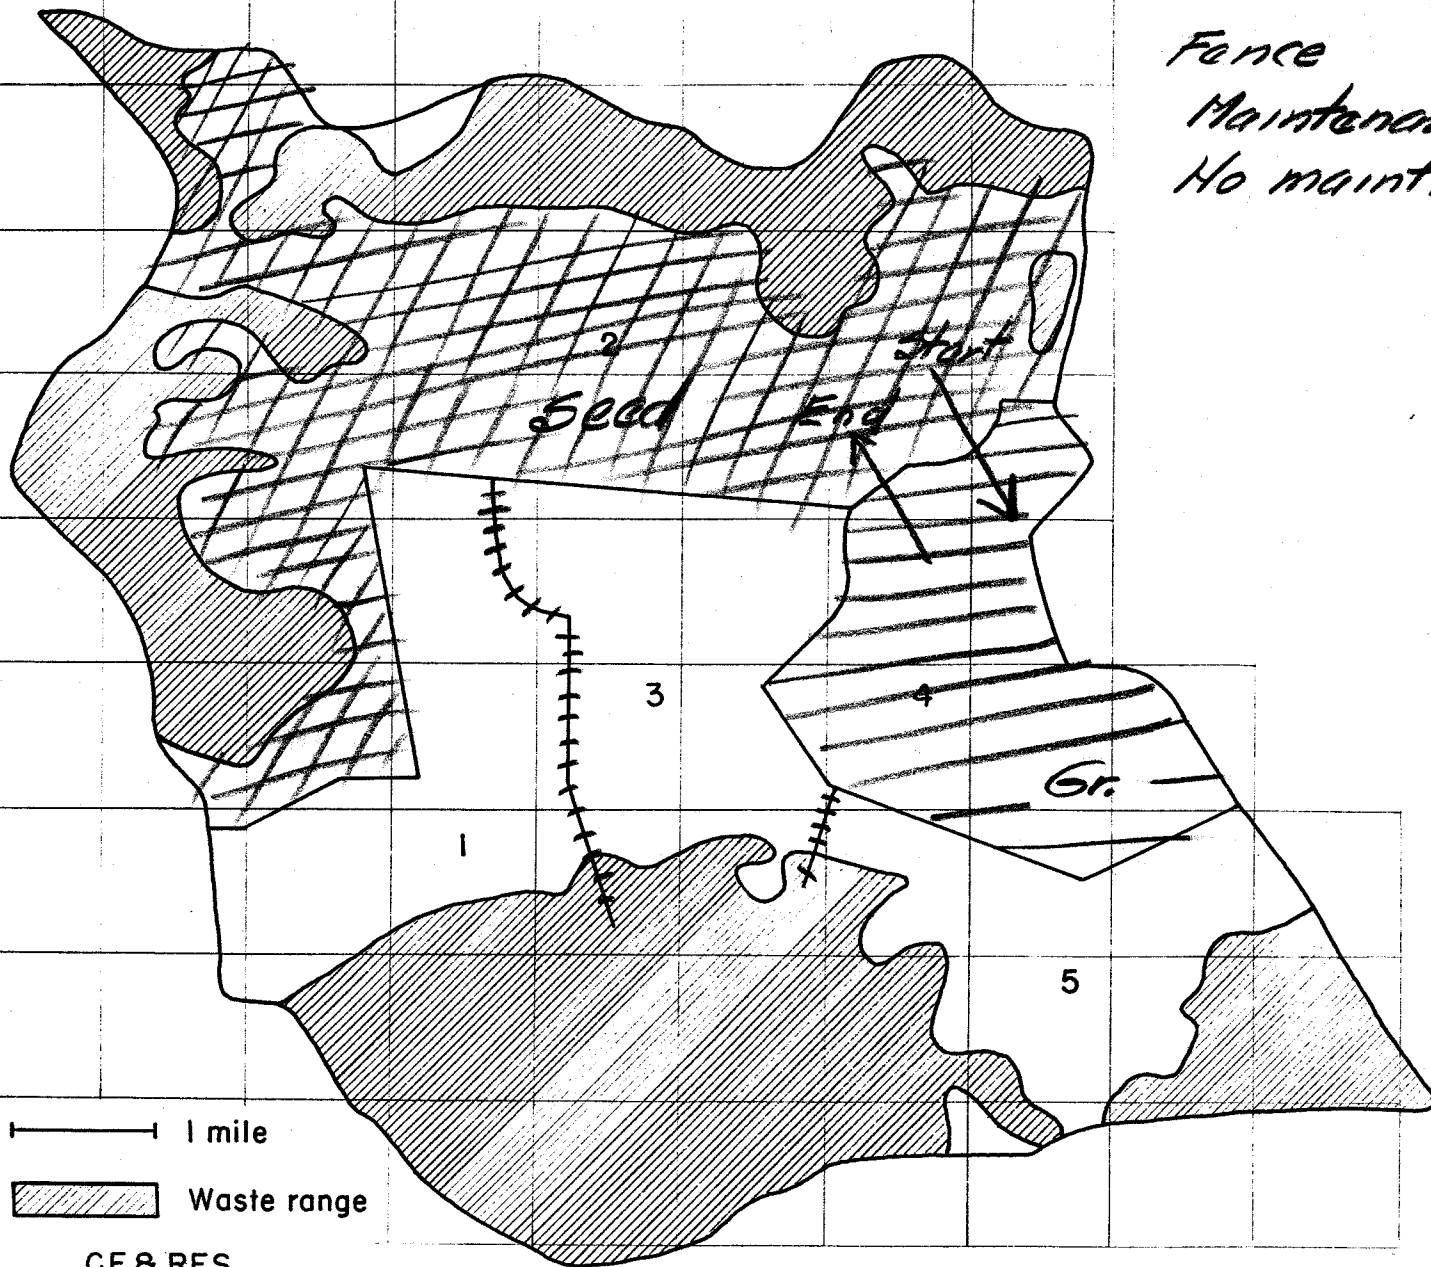

1 mile
Waste range

CF & RES
May 1956

HARVEY VALLEY EXPERIMENTAL RANGE ALLOTMENT
LASSEN NATIONAL FOREST

1963 Plan

Grazed units 4 & 2

Fence Miles

Maintenance 15.7

No maint. 3.7 +++++

CF & RES
May 1956

HARVEY VALLEY EXPERIMENTAL RANGE ALLOTMENT
 LASSEN NATIONAL FOREST

1964 Plan /
 Grazed units 1 & 3

Fence	Miles
Maintenance	13.0
No maint.	6.4 +++++