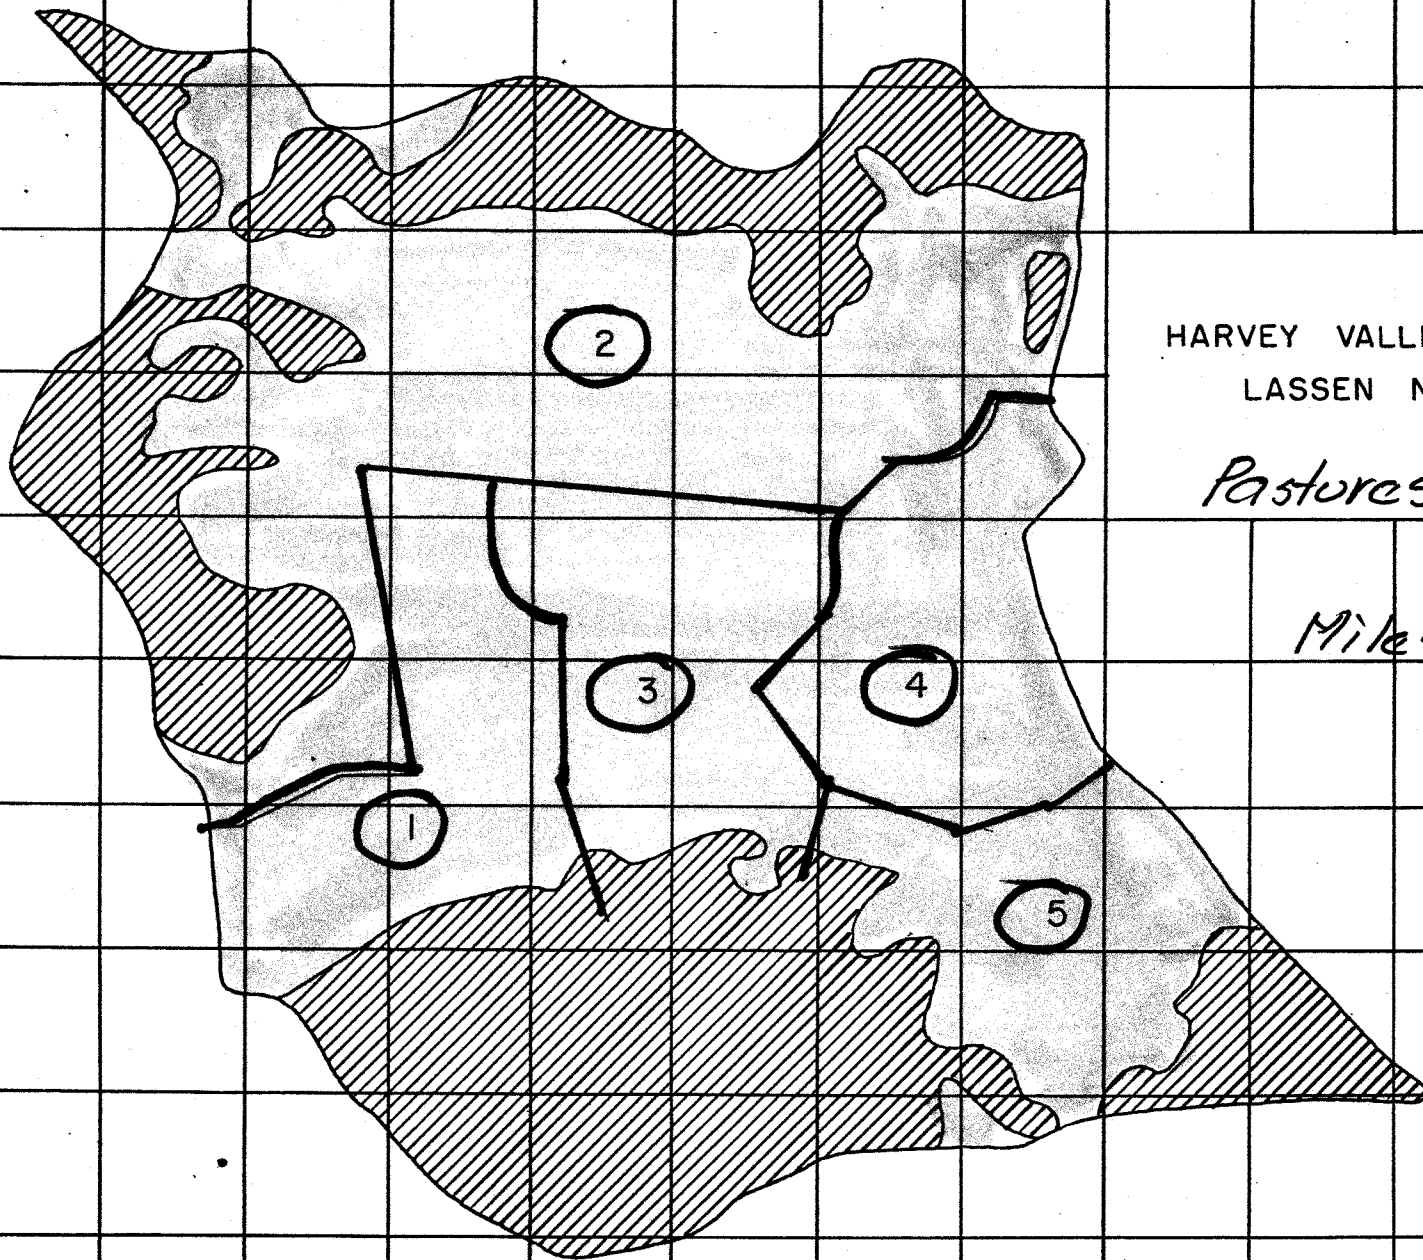

ED

HARVEY VALLEY RANGE ALLOTMENT  
LASSEN NATIONAL FOREST

Pastures 1951

Miles fence 17.0

HARVEY VALLEY RANGE ALLOTMENT  
LASSEN NATIONAL FOREST

*Pastures 1976*

*Miles fence 12.5*

HARVEY VALLEY RANGE ALLOTMENT  
LASSEN NATIONAL FOREST

*Pastures 1989*

*Miles fence 9.0*