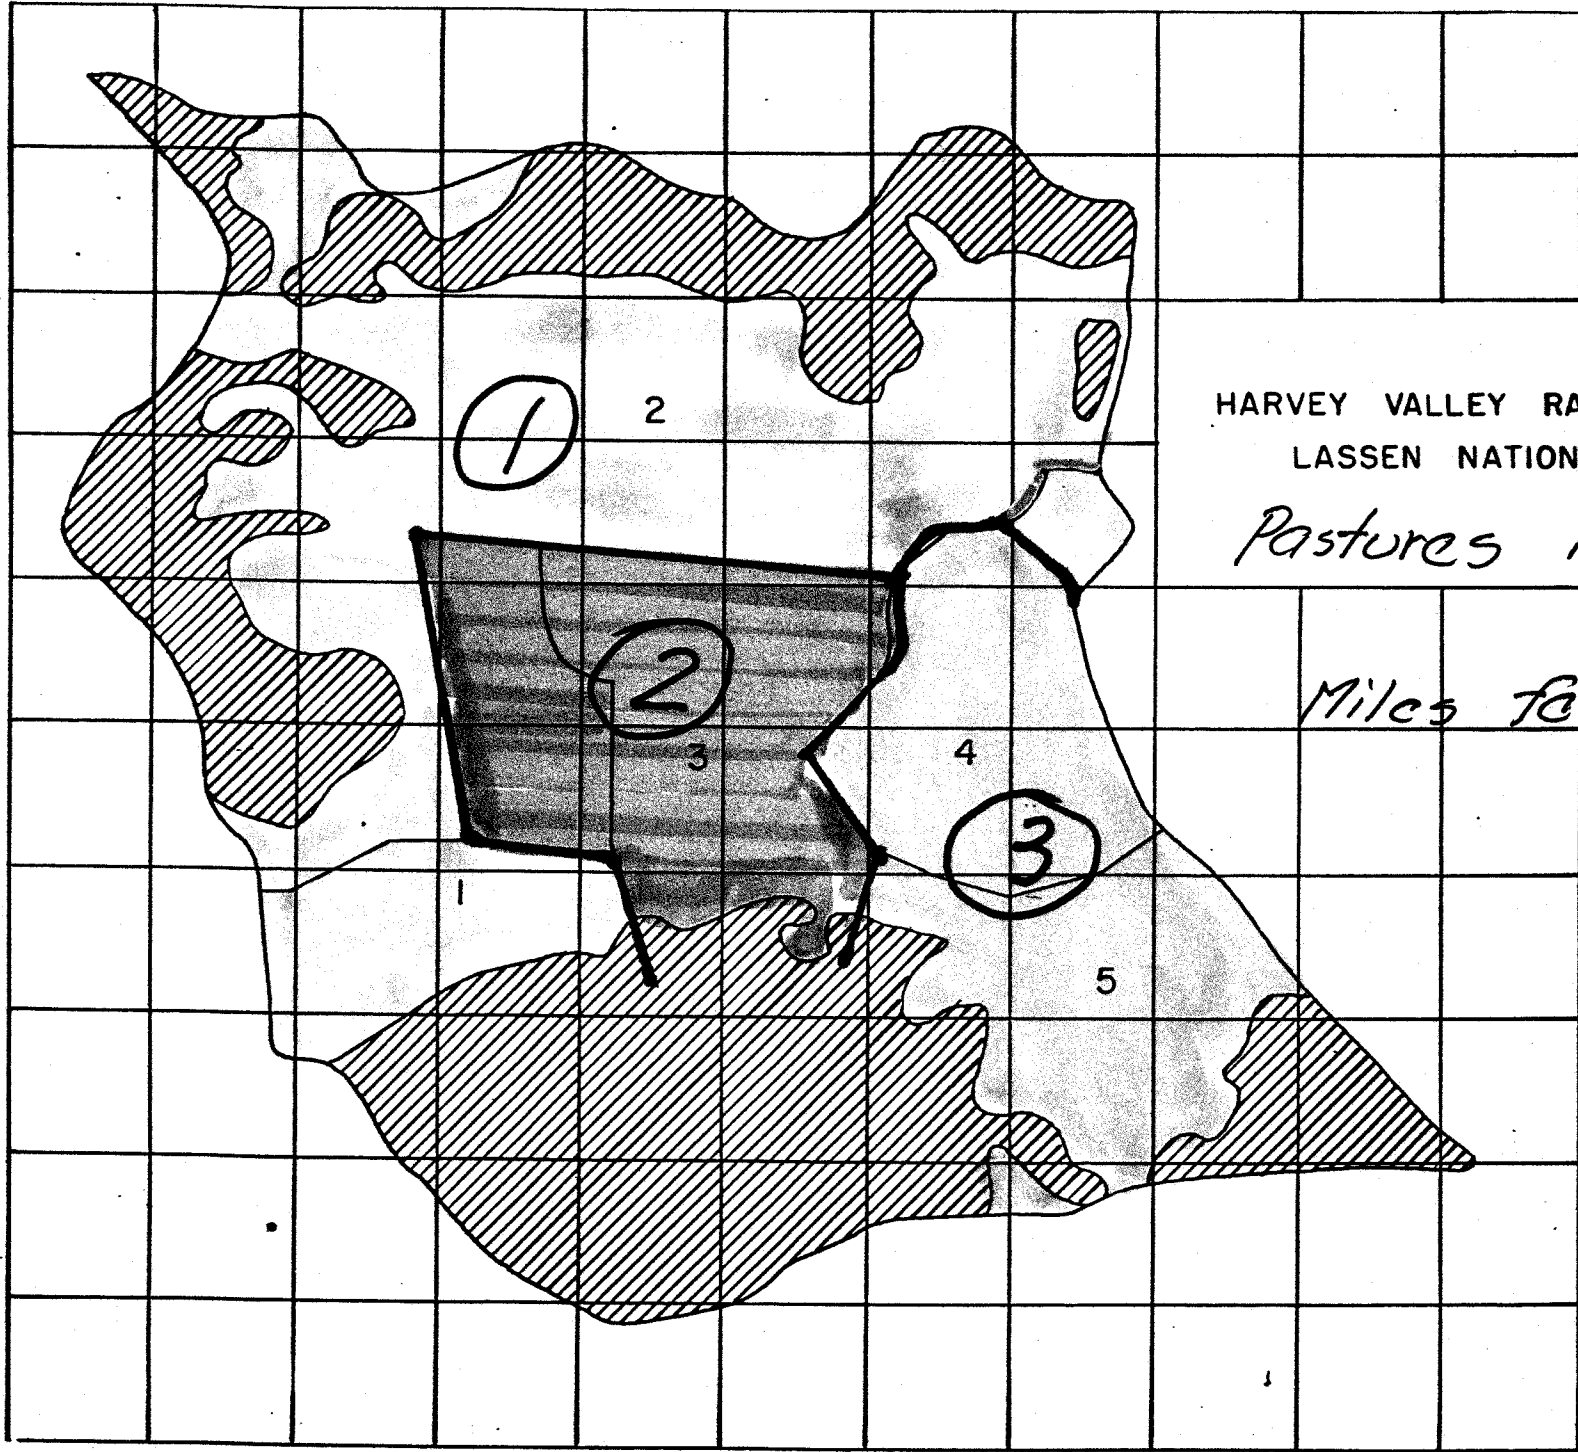

ED

HARVEY VALLEY RANGE ALLOTMENT  
LASSEN NATIONAL FOREST

Pastures 1951

Miles fence 17.0

HARVEY VALLEY RANGE ALLOTMENT  
LASSEN NATIONAL FOREST

*Pastures 1976*

*Miles fence 12.5*

HARVEY VALLEY RANGE ALLOTMENT  
LASSEN NATIONAL FOREST

*Pastures 1989*

*Miles fence 9.0*