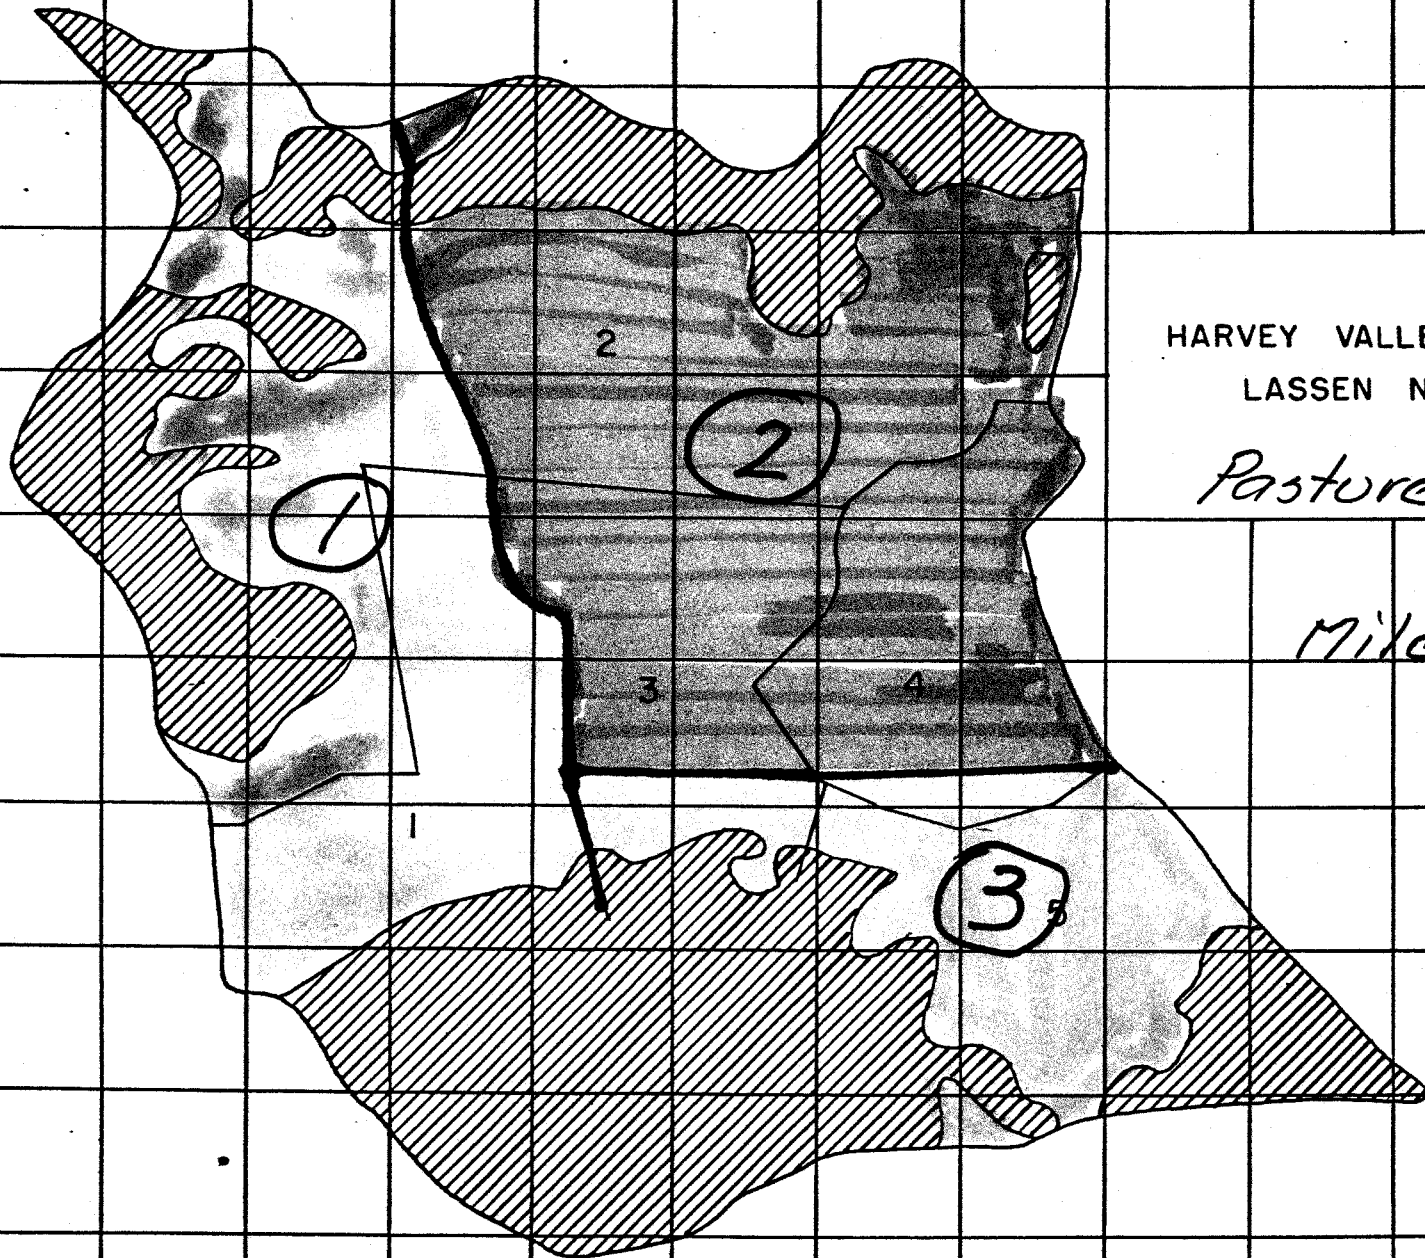

ED

HARVEY VALLEY RANGE ALLOTMENT  
LASSEN NATIONAL FOREST

Pastures 1951

Miles fence 17.0

HARVEY VALLEY RANGE ALLOTMENT  
LASSEN NATIONAL FOREST

*Pastures 1976*

*Miles fence 12.5*

HARVEY VALLEY RANGE ALLOTMENT  
LASSEN NATIONAL FOREST

*Pastures 1989*

*Miles fence 9.0*