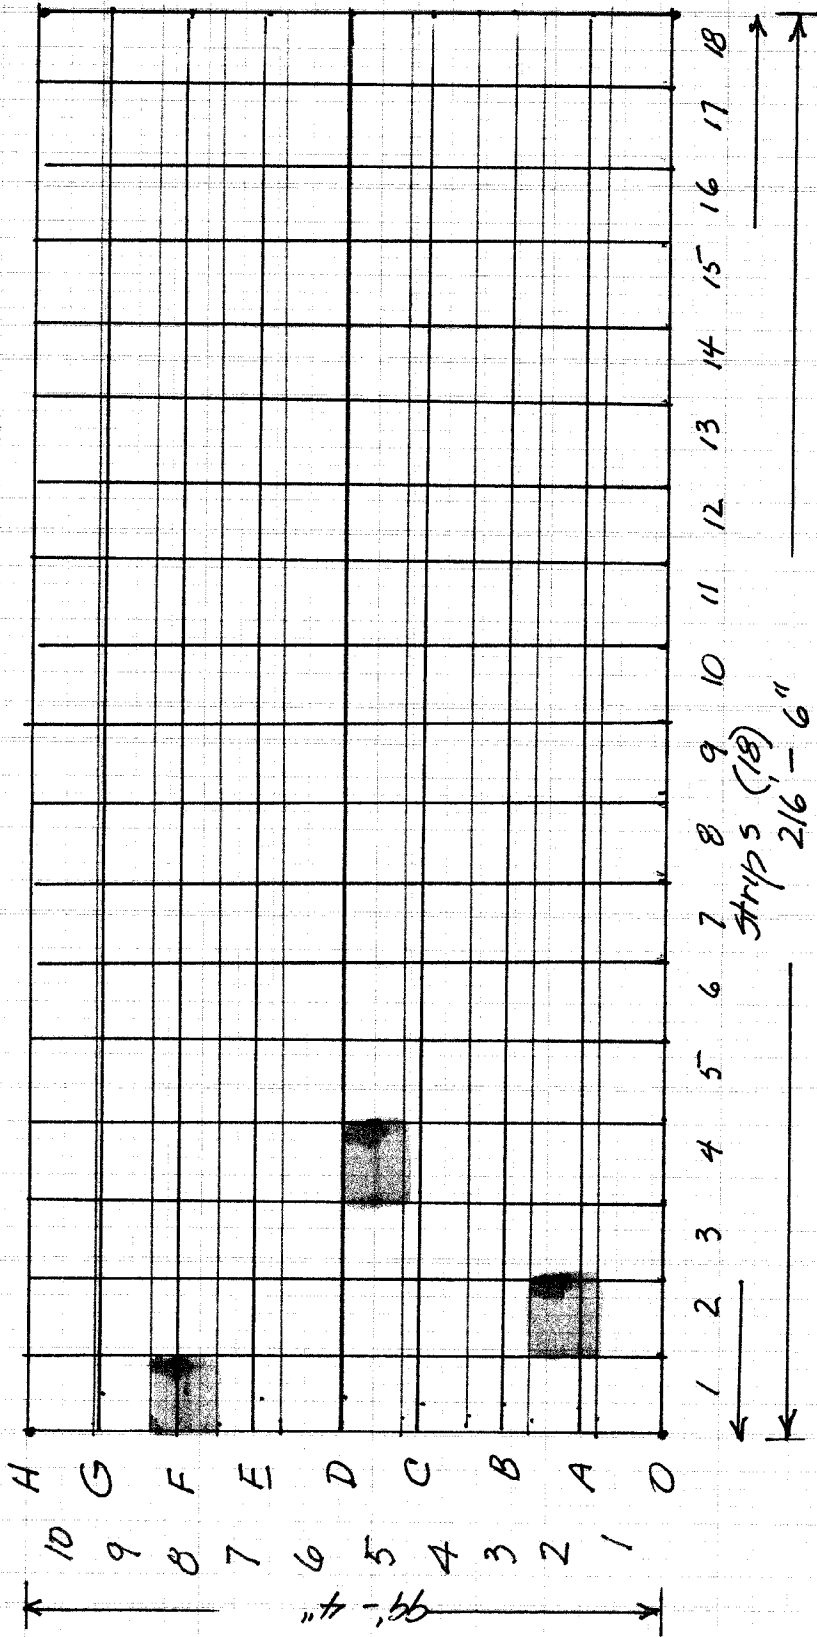

Blacks Mt Bitterbrush Study Oct 12, 1993

Check Plot

Black
12'-4" = 5'
2'-5"

Strips (18)
2'6" - 6"

Exclosure