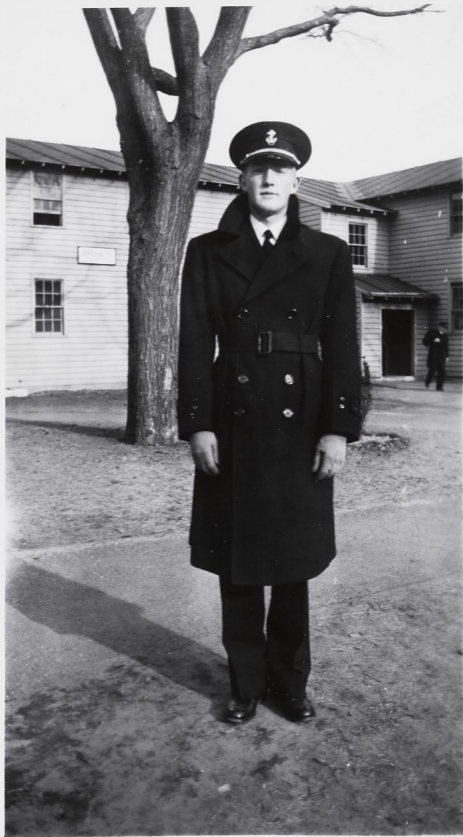

8

10
P

1934 ' 12 30
EASTMAN KODAK COMPANY
MADE BY
KODAK SAFETY FILM
THIS IS A

[23]

File No. 21
KODACOLOR PRINT
MADE BY
EASTMAN KODAK COMPANY
T. M. REGIS. U. S. PAT. OFF.
JULY 15 1948

62
584

[22]

155

[30]

357

[33]

1919

[34]

VELOX

A 45

VELOX